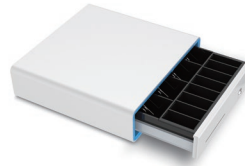

WISEASY

Cashier Box1

Safe, Intelligent, Compact and Elegant!

Safe

Bluetooth

Counterfeit
money detector

Key

WISEASY TECHNOLOGY PTE. LTD.

Follow us on:

Product Introduction

Cashier Box1 can be used in combination with WISEASY T1, WISEASY P3 and other Wiseasy series products, and can also be used independently as a separate component.

01

Compact, containable and space-saving

02

Bluetooth control the opening state of Cashier Box1 to ensure cash security

03

Robust design stands against abrasion, corrosion with strong security performance

04

With 3-position lock, Cashier Box1 can be easily opened with a physical key without electricity

Product Specifications

Items	Specification
Dimensions	100×355×345 mm
Coin Placer	four Rows, Movable Black Coin Placer 4 / Wallet Type Arc-type: Steel Wire Wallet
BT	BT4.0+BLE
Electromagnetic Lock	Model (Type No.) HS-0837L-1A12DC12V/Plug-in Type
Cable Joint	6P6C Crystal Head
Connection Type	Bluetooth 4.0
Micro switch	Yes
Drawer	0.6/SECC iron, Deep Dark(PT1.4 BLACK C) plastic Liner
Panel	White (PT: COOL CRALY 1C) Plastic Panel with one cheque entrance
Bottom plate	(0.8/SECC) 330A (0.8/SECC), Wired with 330AT Block, Bluetooth Driver and Mounting Bracket
Packing List	Cashier Box1 Machine / 1.8m USB Cable / 5V2A Adapter Warranty Paper / Manual