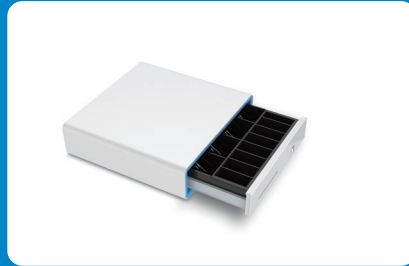

Cashier Box

Safe, Smart, Compact & Elegant

Compact and exquisite design frees up desktop space

Secure the money via Bluetooth control on the opening and closing of Cashier Box

Equipped gripper with metal coating is resistant to abrasion and corrosion

The three-position lock equipped for Cashier Box can be opened with a key in case of power failure

It can work in conjunction with Wiseasy T1, T2, P5 and other Wiseasy products, or it can be used alone

Technical Specifications

Dimensions
345×355×100mm

Coin Tray
Four coin slots Gripper
Type: Metal wire gripper

Cable Joint
6P6C Crystal Head

Electromagnetic Lock
Model (Type No.)
HS-0837L-1A12DC12V/Plug-in

Micro Switch
Yes

Drawer
0.6/SECC iron, Deep Dark(PT1.4 BLACK C)
plastic Liner

Connection Type
Bluetooth 4.0

Panel
White (PT: COOL CRALY 1C) Plastic
Panel with one cheque entrance

Bottom plate
(0.8/SECC) 330A (0.8/SECC), Wired with
330AT Block, Bluetooth Driver and
Mounting Bracket